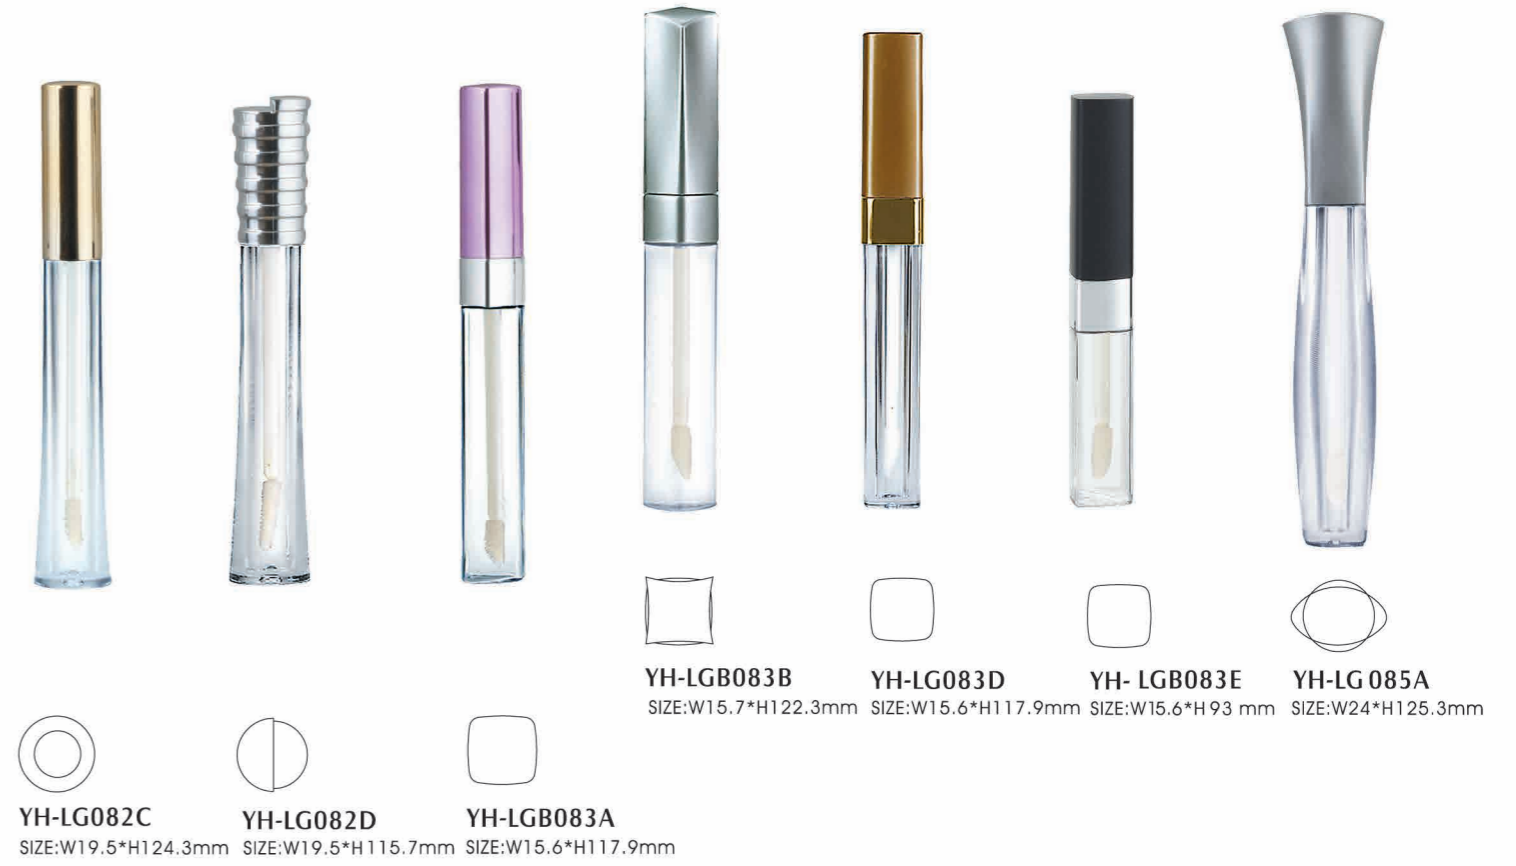

**YH-MB292**  
SIZE:L25\*W18.1\*H123.5mm

**YH-MB294**  
SIZE:W20\*H119.5mm

**YH-MB301**  
SIZE:W13.5\*H111.5mm

**YH-MB302**  
SIZE:W23\*H98.2mm

**YH-LG089** SIZE:W19.3\*H119.2mm  
**YH-LGB090A** SIZE:W22\*H104.4mm  
**YH-LGB090B** SIZE:W 22\*H110.5mm  
**YH-LG091** SIZE:L20.9\* W17.8\*H134.6mm  
**YH-LG093** SIZE:W18.7\*H163.5mm  
**YH-LGB094** SIZE:W19.1\*H157.8mm

**YH-LG102B** SIZE:W18.7\*H106.3mm  
**YH-LG103A** SIZE:W18.7\*H109.4mm  
**YH-LG103B** SIZE:W18.7\*H124.9mm  
**YH-LG104** SIZE:W21.3\*H123.8mm  
**YH-LGB105A** SIZE:W18.9\*H133.8mm  
**YH-LGB105B** SIZE:W18 \*H133.5mm