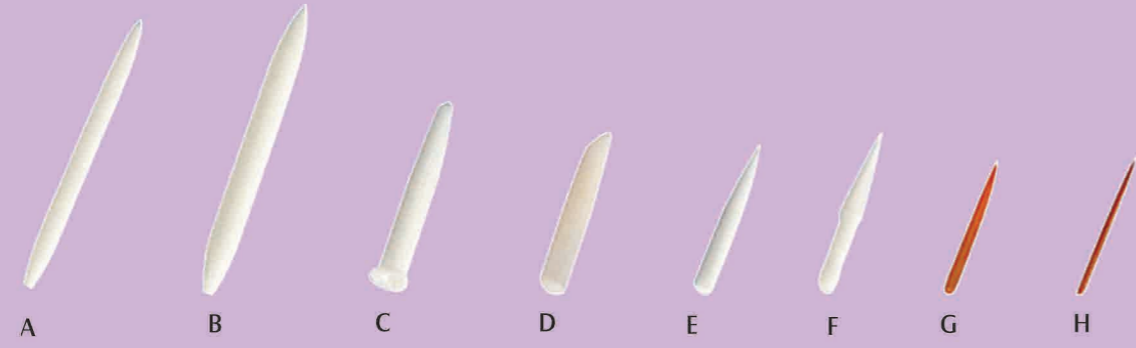

YH-B-047

YH-FR01 SIZE:L10*W4*H31mm
YH-FR02 SIZE:L11*W4*H28mm
YH-FR03 SIZE:L8*W4*H31mm
YH-FR04 SIZE:L11*W4*H28mm
YH-FR05 SIZE:L8*W4*H28mm

YH-FR06 SIZE:L11*W9*H12mm
YH-FR07 SIZE:L8*W4*H24mm
YH-FR08 SIZE:L8*W4*H31mm
YH-FR09 SIZE:L9*W4*H28mm
YH-FR10 SIZE:L5*W4*H5mm
YH-FR11 SIZE:W5.9*H17mm
YH-FR12 SIZE:W5.9*H17mm