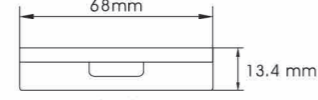

**YH-PC147A**  
SIZE: L90.3\*W78\*H37mm

**YH-PC147B**  
SIZE: L90.3\*W78\*H37mm

**YH-PC147C**  
SIZE: L90.3\*W78\*H37mm

**YH-PC156**  
SIZE: W75.5\*H19.5mm

**YH-PC157** SIZE: W75\*H20mm

Try for best packages  
相信我們能做到最好

Cream Jar/Lotion Bottles

**YH-PC158**  
SIZE: W49.8\*H23.4mm

**YH-PC159**  
SIZE: W49.8\*H23.4mm

**YH-PC160**  
SIZE: W68\*H13.4mm

**YH-PC162**  
SIZE: W69\*H32mm

**YH-PC163**  
SIZE: W76.5\*H34mm

**YH-PC164** SIZE: W25.5\*H80.4mm  
**YH-PC165** SIZE: W25.5\*H86.5mm  
**YH-PC166** SIZE: W25.5\*H66.5mm