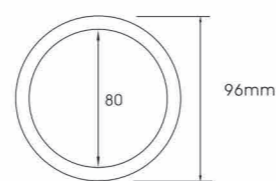

YH-PB005A SIZE: W34.5*H117mm
YH-PB005B SIZE: W34.5*H117mm