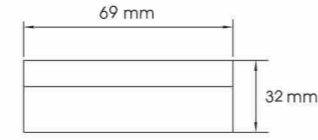

**YH-PC147A**  
SIZE: L90.3\*W78\*H37mm

**YH-PC147B**  
SIZE: L90.3\*W78\*H37mm

**YH-PC147C**  
SIZE: L90.3\*W78\*H37mm

**YH-PC156**  
SIZE: W75.5\*H19.5mm

**YH-PC157** SIZE: W75\*H20mm

Try for best packages  
相信我們能做到最好

Cream Jar/Lotion Bottles

**YH-PC158**  
SIZE: W49.8\*H23.4mm

**YH-PC159**  
SIZE: W49.8\*H23.4mm

**YH-PC160**  
SIZE: W68\*H13.4mm

**YH-PC162**  
SIZE: W69\*H32mm

**YH-PC163**  
SIZE: W76.5\*H34mm

**YH-PC164** SIZE: W25.5\*H80.4mm  
**YH-PC165** SIZE: W25.5\*H86.5mm  
**YH-PC166** SIZE: W25.5\*H66.5mm

**YH-PC167**  
SIZE: W96\*H20mm

**YH-PB005A** SIZE: W34.5\*H117mm  
**YH-PB005B** SIZE: W34.5\*H117mm

**YH-LAT127 (20ml)**  
SIZE: W35\*H37mm

**YH-LAT128 (10ml)**  
SIZE: W38\*H20mm

**YH-PC168A**  
SIZE: W75\*H26.5mm